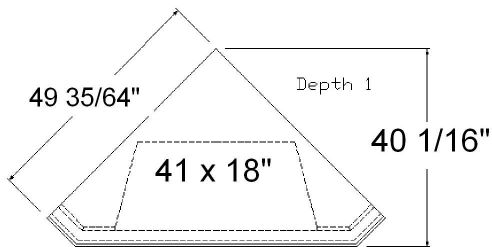

Westbrooke Small
Corner Cabinet
Shallow
Depth #1

For use with Modern Flames HF36
Electric Fireplace Insert

1 - Ask for 4" taller / Oversized Header

-OR-

2 - Ask for 4" Riser, and you supply
a platform to raise the box
3 1/2" to 4"

Contact MantelCraft for details and pricing

(800) 820-7177

Adjustable Width 33-41"
Adjustable Ht 32"-38" Without an oversized Header, or 4"
Riser