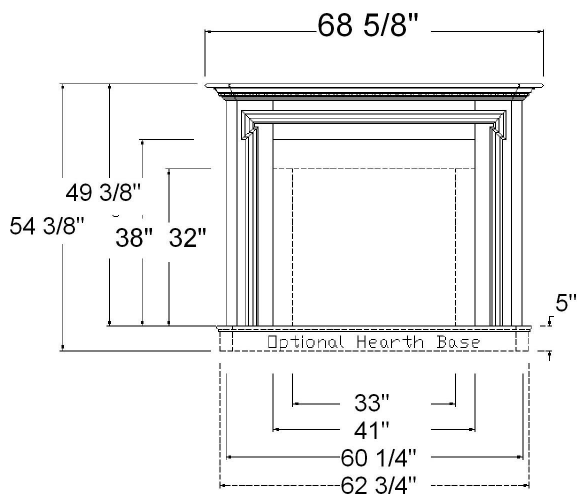

Westbrooke Small
Corner Cabinet
Shallow
Depth #1

For use with Modern Flames HF36
Electric Fireplace Insert

1 - Ask for 4" taller / Oversized Header

-OR-

2 - Ask for 4" Riser, and you supply
a platform to raise the box
3 1/2" to 4"

Contact MantelCraft for details and pricing

(800) 820-7177

Adjustable Width 33-41"
Adjustable Ht 32"-38" Without an oversized Header, or 4"
Riser