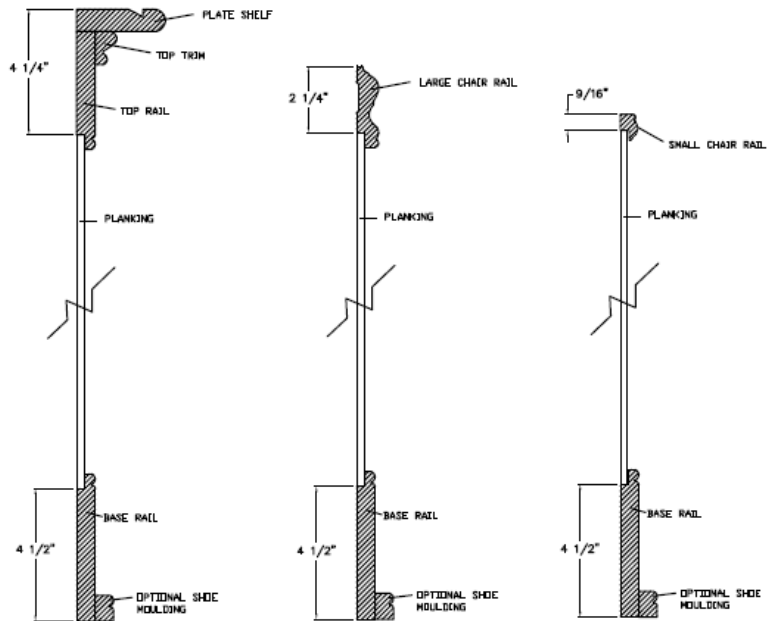

# WAINSCOT SYSTEM

WAINSCOT OVERALL HEIGHT  
 - ADD TO PLANKING HEIGHT-  
 -SMALL CHAIR RAIL - ADD 5-1/16"  
 -LARGE CHAIR RAIL - ADD 6-3/4"  
 -PLATE SHELF - ADD 9-7/16"

# WAINSCOT SPECS